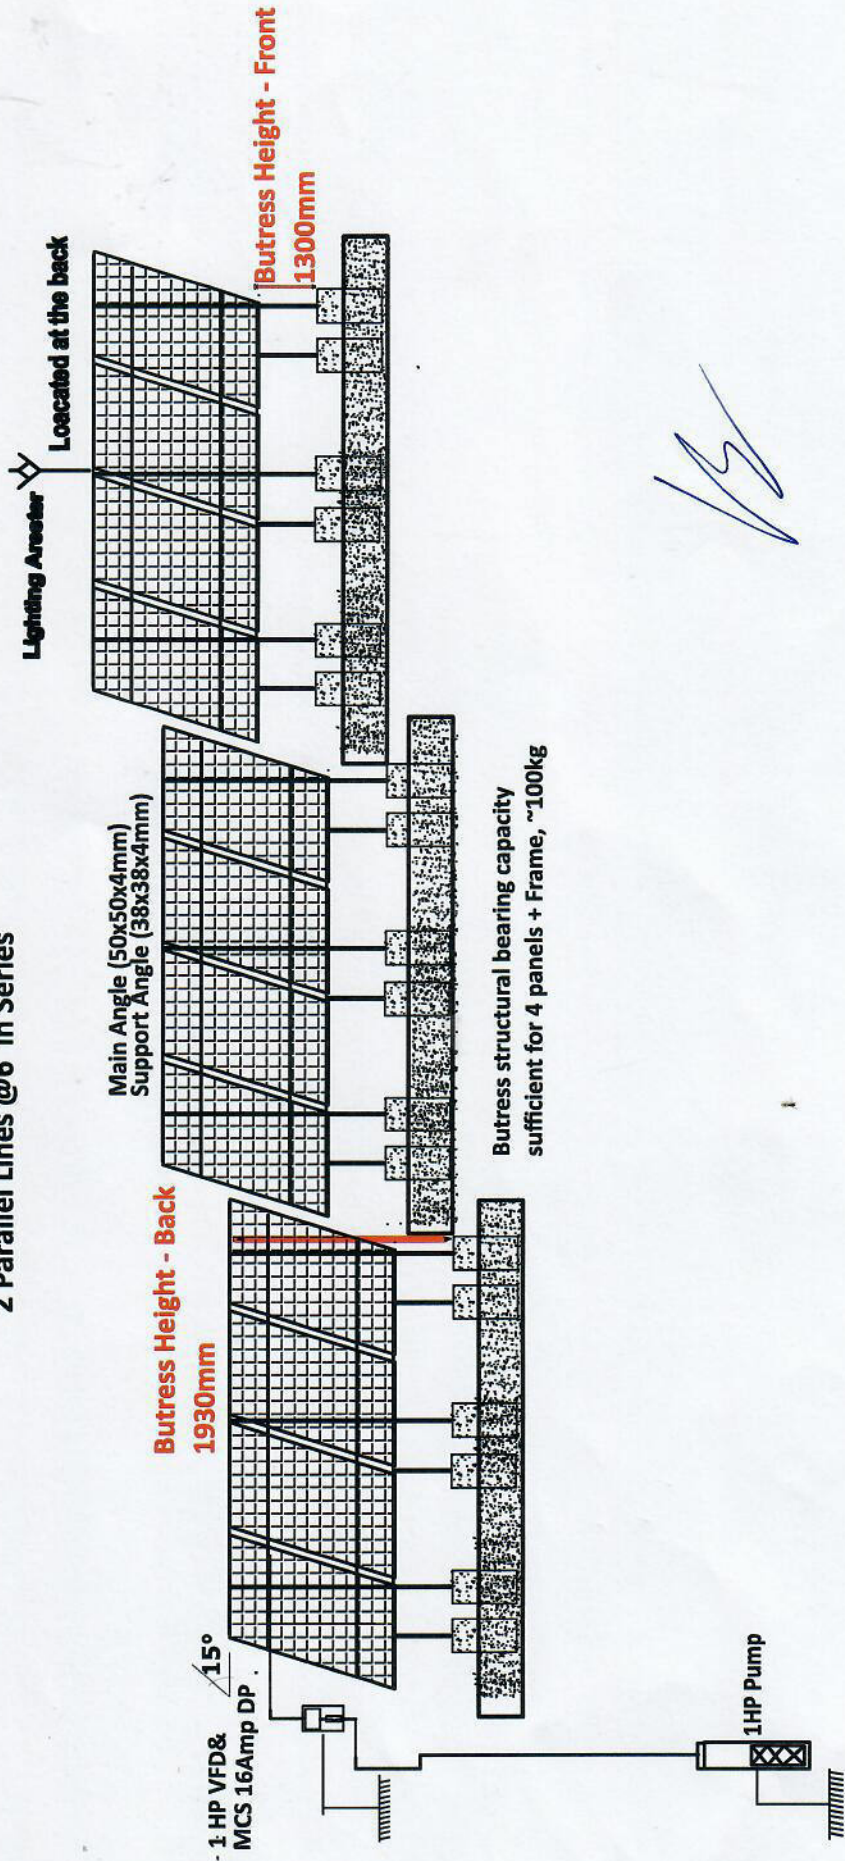

Solar PV Array with 250WP x 12pcs
2 Parallel Lines @6 in Series

4mm sq Cable